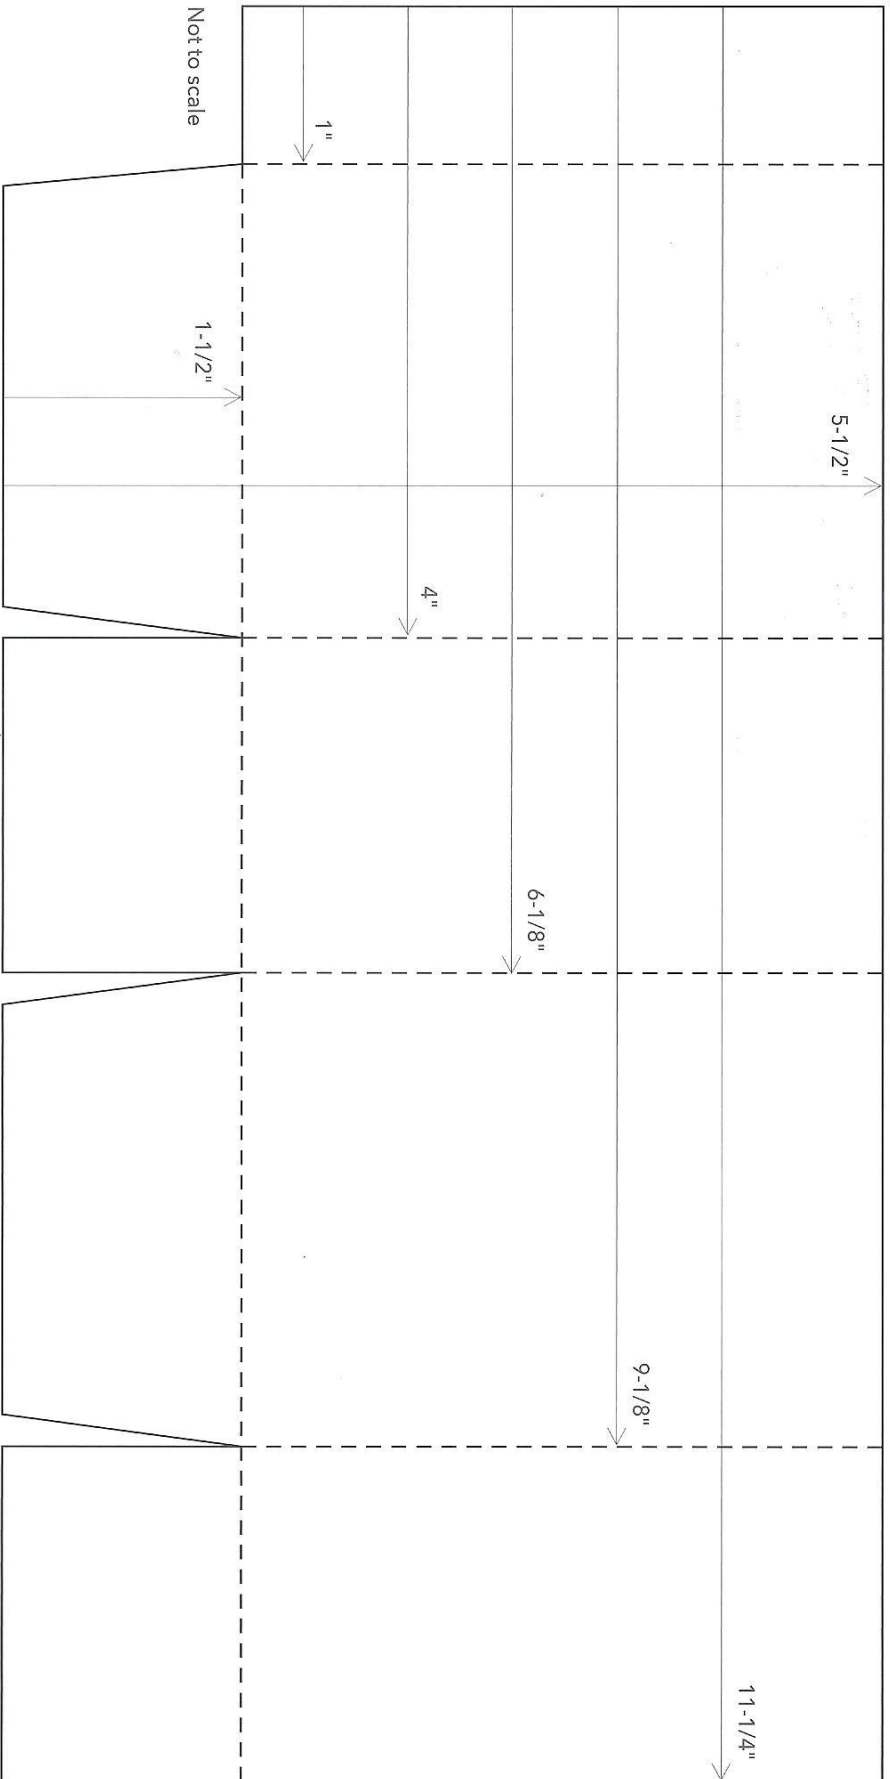

Thanks Box Template

Cut card stock: 5-1/2" x 11-1/4"
Score widthwise at 1", 4", 6-1/8", 9-1/8"
Score lengthwise at 1-1/2"